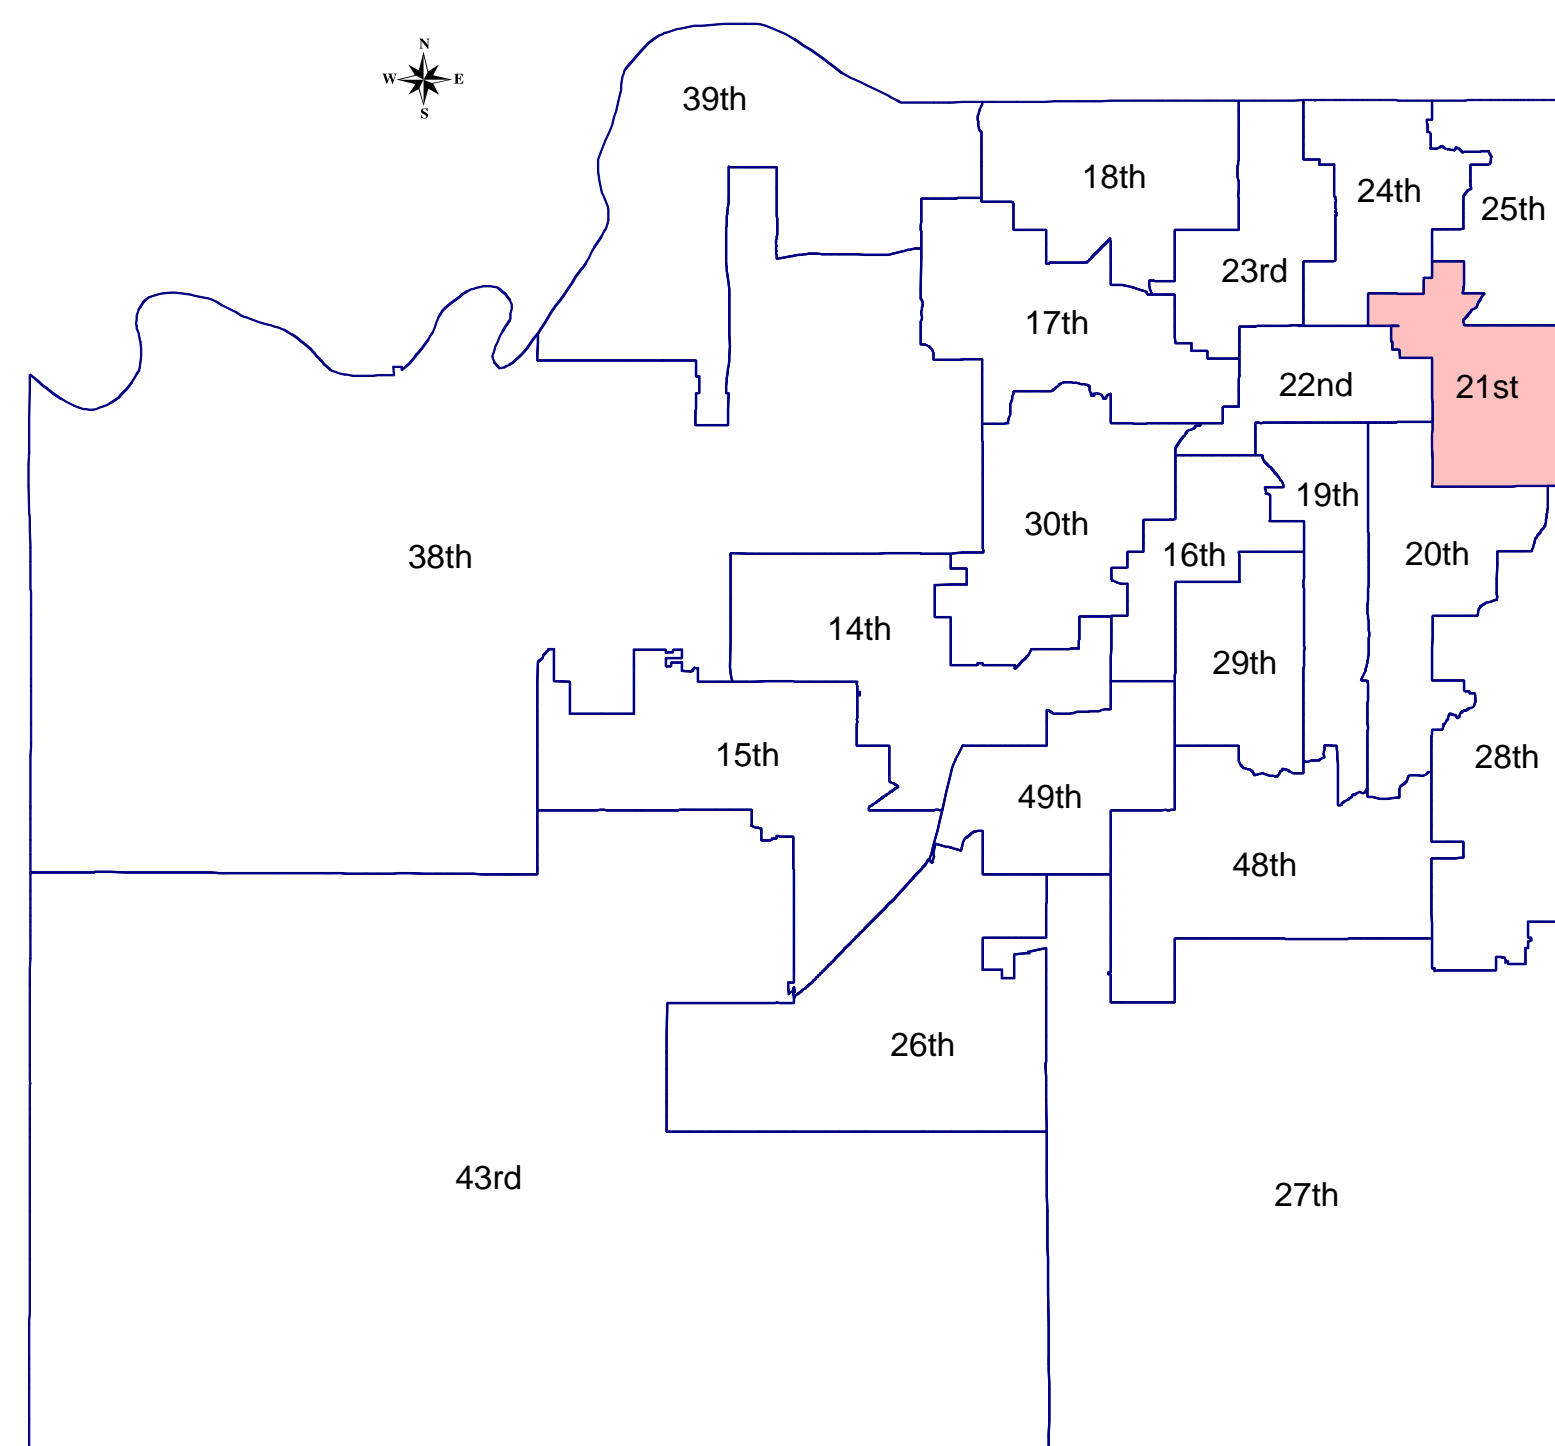

# 21st STATE REPRESENTATIVE DISTRICT

JOHNSON COUNTY, KANSAS

May 3, 2005

Representative Kay Wolf (R)

### Legend

- Streets
- Precincts
- Incorporated Boundaries**
- H - Leawood
- N - Overland Park
- O - Prairie Village
- 0 .07.14.21
- Miles