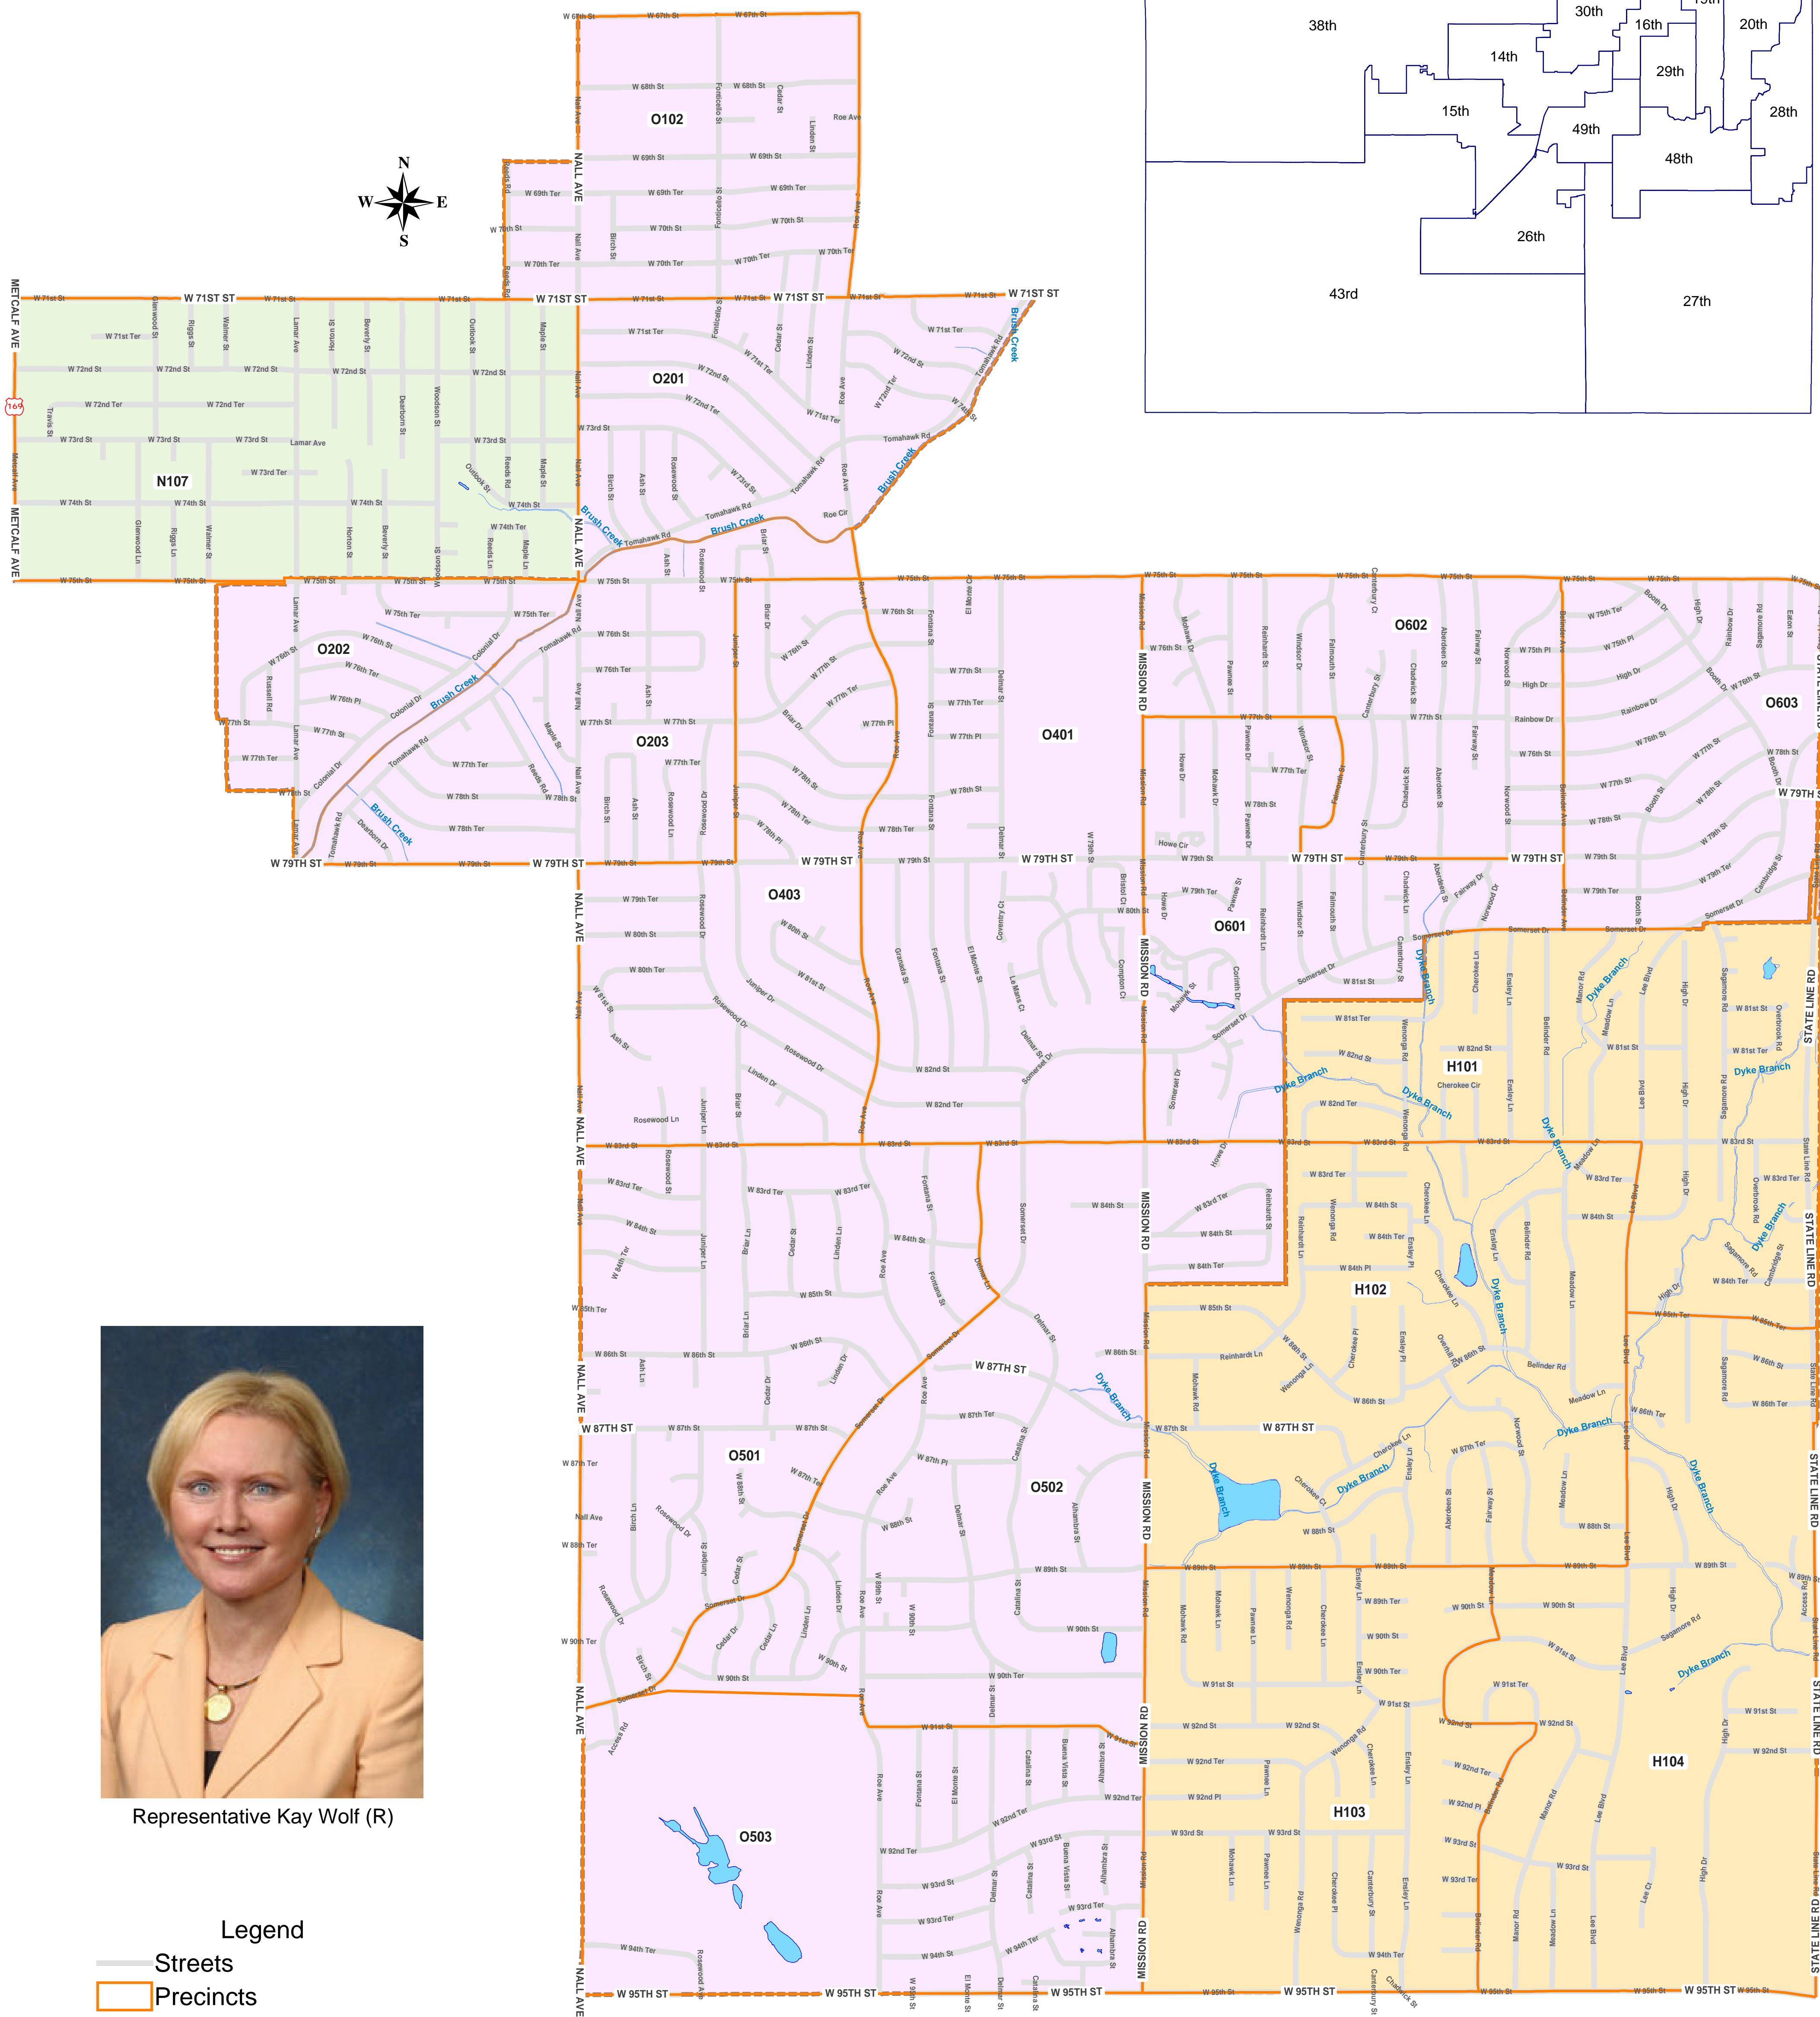

# 21st STATE REPRESENTATIVE DISTRICT

JOHNSON COUNTY, KANSAS

May 3, 2005

Representative Kay Wolf (R)

### Legend

- Streets
- Precincts
- Incorporated Boundaries**
- H - Leawood
- N - Overland Park
- O - Prairie Village
- 0 .07.14.21
- Miles